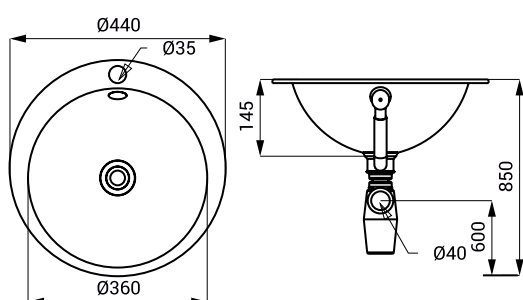

### Characteristics

- stainless steel recessed round washbasin for surface mounting
- with a tap hole
- overflow set
- material AISI - 304
- polished finish

### Dimensions

### Characteristics

- stainless steel oval washbasin for surface mounting
- without a tap hole
- overflow set
- material AISI - 304
- polished finish