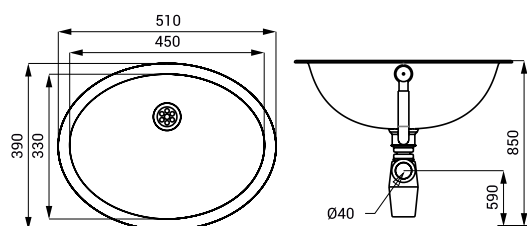

### Dimensions

### Supply Specification

SLUN 28A - Supply No. 73282 stainless steel washbasin, overflow set, siphon

SLUN 63

### Characteristics

- stainless steel oval washbasin for surface mounting
- without a tap hole
- overflow set
- material AISI - 304
- polished finish