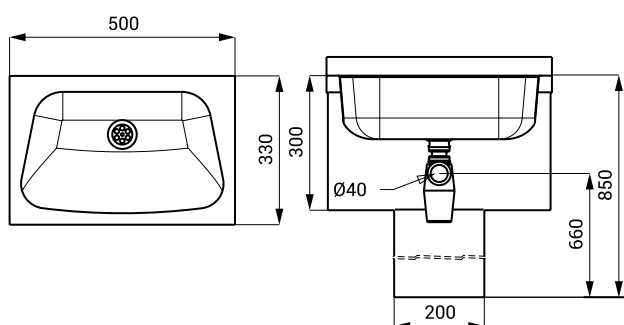

Stainless Steel Washbasin SLUN 57

SLUN 57

Characteristics

- stainless steel floor standing washbasin with apron, clamps to the floor
- without a tap hole (could be made to order on the right only)
- material AISI - 304
- brushed finish

Dimensions

Supply Specification

SLUN 57 - Supply No. 93570 stainless steel washbasin, siphon, mounting set