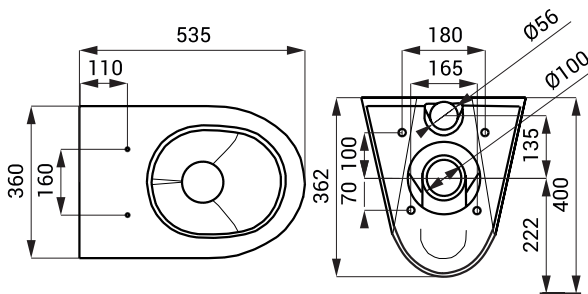

Stainless Steel Toilet SLWN 04

SLWN 04

Characteristics

- **vandal-proof**
- stainless steel hanging toilet
- cover seat hole plugs included
- filled with expanded polyurethane (to avoid dents and typical metal noise)
- rear assembling by mounting plate
- material AISI - 304
- brushed finish

Dimensions

Supply Specification

SLWN 04 - Supply No. 94040 stainless steel toilet

Recommended Accessories

SLZN 31C - Supply No. 95313 black cover seat, special hardened plastic, stainless steel pants