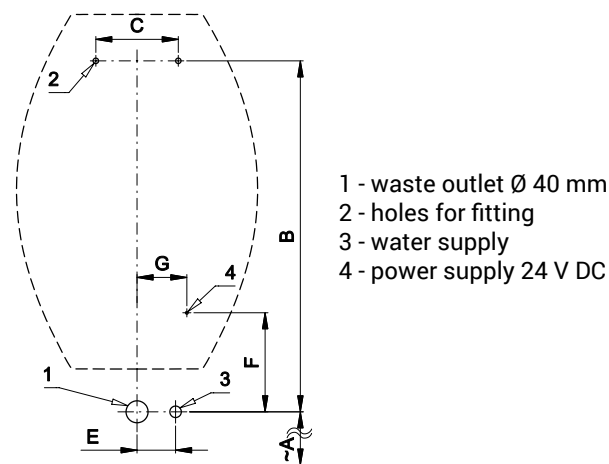

Ceramic Urinal with Automatic Flushing Unit SLP 17

SLP 17 - DOMINO

Characteristics

- system reacts to the user attendance in front of the urinal at a maximum distance of 0,7 m, minimum stay time in active range is 7,5 s
- water flows after the user leaves active range
- adjustable flushing time 0,5 - 15,5 s
- parameters adjustment by remote control SLD 03
- automatic hygiene flushing after 24 hours non-use
- monitoring of battery capacity (for models with index B)

Installation Drawing

Dimensions (mm)	A	B	C	E	F	G
SLP 17 - DOMINO	420	638	150	70	180	90

* for the height of the front of the urinal 650 mm above the floor

Supply Specification

- SLP 17 - Supply No. 01170 ceramic urinal, flushing head with electronics, electromagnetic valve, angle valve,
SLP 17B - Supply No. 11176 connecting hoses, mounting set, 4 pcs. AA alkaline batteries 1,5 V, 2700 mAh (SLP 17B)

Technical Specification

- Operating voltage**
- SLP 17 24 V DC
 - SLP 17B 6 V
- Power input**
- operating by 24 V DC 7 W
 - operating by 6 V 3 W
- Active range** 0,6 - 0,75 m
- Recommended flow pressure** 0,1 - 0,6 MPa
- Rate of flow** 18 l/min (inf. data)
- Water inlet** male thread G 1/2"
- Water outlet** flushing head