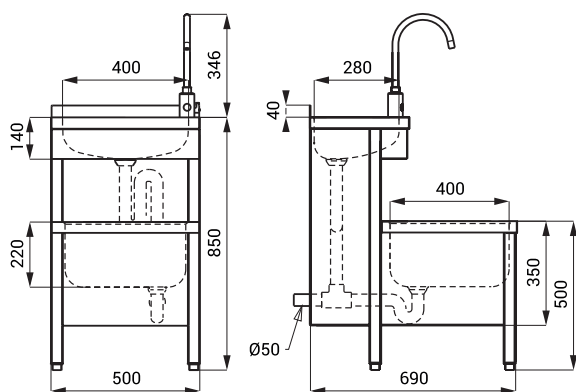

## Characteristics

- economical aerator, rate of flow 6 l/min
- hygienic flush
- suitable for medical facilities
- SLVN 02 - stainless steel floor standing cleaner's sink with washbasin and grating, without a tap hole (could be made to order), is destined for the installation to the open space
- SLVN 02E - stainless steel floor standing combined cleaner's sink with washbasin, grating and automatic tap SLU 08LND (swivel faucet, START/STOP program)
- SLVN 02EB - stainless steel floor standing combined cleaner's sink with washbasin, grating and automatic tap SLU 08LNDB (swivel faucet, START/STOP program)
- material stainless steel AISI 304 (1.4301)
- brushed finish

## Dimensions

SLVN 02

SLVN 02E, EB

### Dimensions

- SLVN 02 890 x 690 x 500 mm
- SLVN 02E 1196 x 690 x 500 mm
- SLVN 02EB 1196 x 690 x 500 mm

### Water inlet

- male thread G 1/2"