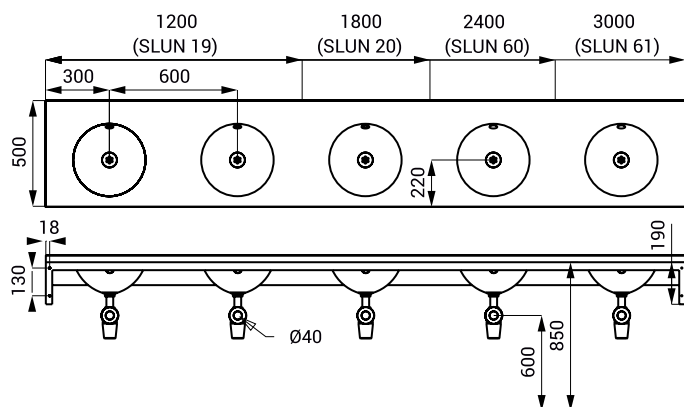

Stainless Steel Multiple Washbasins SLUN 19, SLUN 20, SLUN 60, SLUN 61

SLUN 19

Characteristics

- SLUN 19 - stainless steel wall hung double washbasin with overflow set, length 1200 mm
- SLUN 20 - stainless steel wall hung triple washbasin with overflow set, length 1800 mm
- SLUN 60 - stainless steel wall hung multiple washbasin with 4 washing places and overflow set, length 2400 mm
- SLUN 61 - stainless steel wall hung multiple washbasin with 5 washing places and overflow set, length 3000 mm
- without a tap hole (could be made to order)
- holes for recessed liquid soap dispensers could be made to order
- inner diameter of the washbasin 320 mm
- material AISI - 304
- brushed finish

Dimensions

Supply Specification

SLUN 19 - Supply No. 93190
SLUN 20 - Supply No. 93200
SLUN 60 - Supply No. 93600
SLUN 61 - Supply No. 93610

stainless steel multiple washbasin, overflow sets, siphons, mounting set