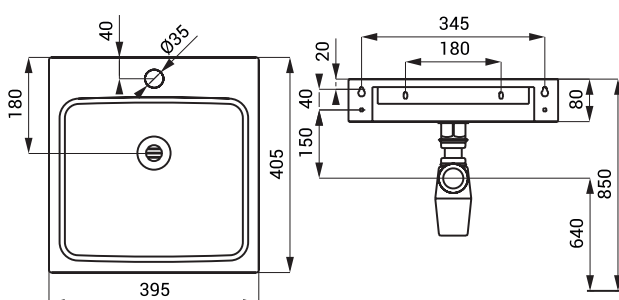

SLUN 73 - Supply No. 73730 stainless steel washbasin, console (1 pc.), siphon, mounting set

SLUN 73V

Characteristics

- stainless steel wall hung washbasin
- with a tap hole
- material AISI - 304
- black matt finish

Dimensions

Supply Specification

SLUN 73V - Supply No. 73731 stainless steel washbasin, console (1 pc.), siphon, mounting set

SLUN 73A

Characteristics

- stainless steel counter top washbasin
- material AISI - 304
- brushed finish

Dimensions

Supply Specification

SLUN 73A - Supply No. 73732 stainless steel washbasin, siphon

SLUN 73AV

Characteristics

- stainless steel counter top washbasin
- material AISI - 304
- black matt finish

Dimensions