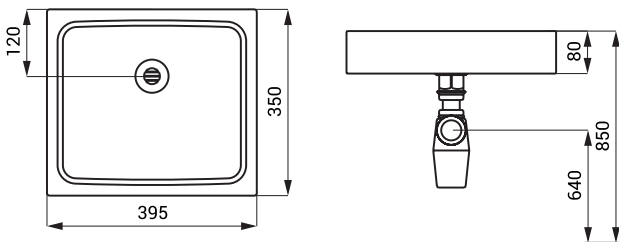

Dimensions

Supply Specification

SLUN 73A - Supply No. 73732 stainless steel washbasin, siphon

SLUN 73AV

Characteristics

- stainless steel counter top washbasin
- material AISI - 304
- black matt finish

Dimensions