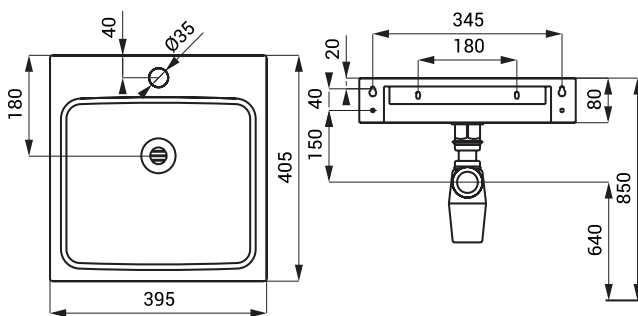

Stainless Steel Washbasins

SLUN 73, SLUN 73A, SLUN 73AV, SLUN 73V

SLUN 73

Characteristics

- stainless steel wall hung washbasin
- with a tap hole
- material AISI - 304
- brushed finish

Dimensions

Supply Specification

SLUN 73 - Supply No. 73730 stainless steel washbasin, console (1 pc.), siphon, mounting set

SLUN 73V

Characteristics

- stainless steel wall hung washbasin
- with a tap hole
- material AISI - 304
- black matt finish

Dimensions

Supply Specification

SLUN 73V - Supply No. 73731 stainless steel washbasin, console (1 pc.), siphon, mounting set

SLUN 73A

Characteristics

- stainless steel counter top washbasin
- material AISI - 304
- brushed finish

Dimensions

Supply Specification

SLUN 73A - Supply No. 73732 stainless steel washbasin, siphon

SLUN 73AV

Characteristics

- stainless steel counter top washbasin
- material AISI - 304
- black matt finish

Dimensions