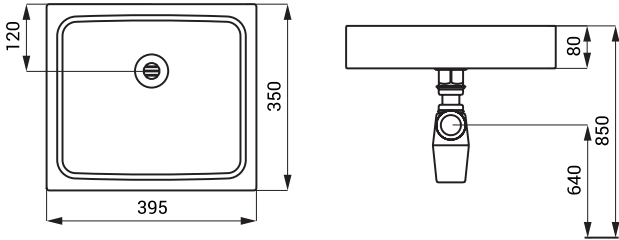

Dimensions

Supply Specification

SLUN 73V - Supply No. 73731 stainless steel washbasin, console (1 pc.), siphon, mounting set

SLUN 73A

Characteristics

- stainless steel counter top washbasin
- material AISI - 304
- brushed finish

Dimensions

Supply Specification

SLUN 73A - Supply No. 73732 stainless steel washbasin, siphon

SLUN 73AV

Characteristics

- stainless steel counter top washbasin
- material AISI - 304
- black matt finish

Dimensions