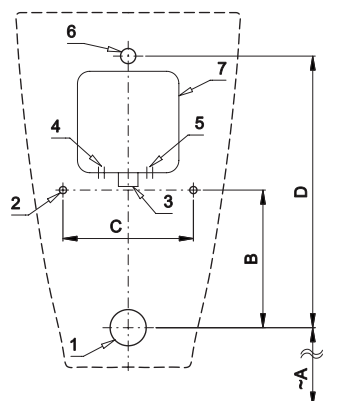

SLP 12 - VILA WITHOUT A COVER SLP 37 - VILA WITH A COVER

Installation Drawing

- 1 - waste outlet Ø 50 mm
- 2 - holes for fitting
- 3 - water supply
- 4 - power supply 230 V AC (SLP 12/37RZ)
- 5 - power supply 24 V DC (SLP 12/37R)
- 6 - inlet fitting
- 7 - mounting box

Dimensions (mm)	A	B	C	D
SLP 12 - VILA	415	190	180	375
SLP 37 - VILA	415	190	180	375

* for the height of the front edge of the urinal 650 mm above floor

Supply Specification

- | | | | |
|----------|---|------------------|--|
| SLP 12R | - | Supply No. 01124 | ceramic urinal with the radar flushing unit including Bluetooth module, plastic mounting box with brass screw coupling, electromagnetic valve and ball valve, inlet fitting with a rubber sealing, siphon, mounting set, plastic cover (SLP 37xx), power supply (for models with index RZ), 4 psc. AA alkaline batteries |
| SLP 12RZ | - | Supply No. 01125 | |
| SLP 12RB | - | Supply No. 11127 | |
| SLP 37R | - | Supply No. 01374 | |
| SLP 37RZ | - | Supply No. 01375 | 1,5 V, 2700 mAh with battery case (for models with index RB) |
| SLP 37RB | - | Supply No. 11377 | |

Technical Specification

- Mounting box dimension** 140 x 140 x 75 mm
- Operating voltage**
 - SLP 12R, 37R 24 V DC
 - SLP 12RZ, 37RZ 230 V AC/50 Hz
 - SLP 12RB, 37RB 6 V
- Power input**
 - operating by 24 V DC 8 W
 - operating by 6 V 3 W
- Recommended flow pressure** 0,1 - 0,6 MPa
- Rate of flow** 18 l/min (inf.data)
- Water inlet** male thread G 3/4"
- Water outlet** inlet fitting with a rubber sealing